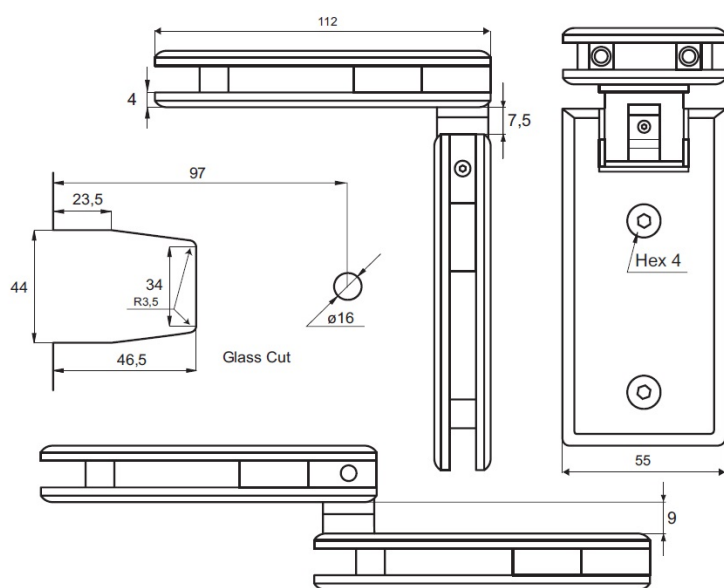

PRODUCT SHEET

Description:

Shower Hinge "King I", 90DG, Alu-Look, Glass/Glass, 6-10mm Glass Thickness, w/Angle Adjustment & 25DG Return, Function, Brass Material, Rectangular Shape, Rounded Edges & Corners

Item number:

15.24.147-5

Units	Box	Carton	HS Code	Barcode
Pcs.	1	20	8302100090	
				5704866441193

SISO A/S

Mileparken 11
DK-2740 Skovlunde
Denmark
VAT: DK 24786013

Phone +45 45 830 900

www.siso.dk
siso@siso.dk

Danske Bank
Nytorv Branch
Copenhagen
SWIFT: DABADKKK

Account no.
4180 3112 112936
IBAN Account
DK7230003112112936